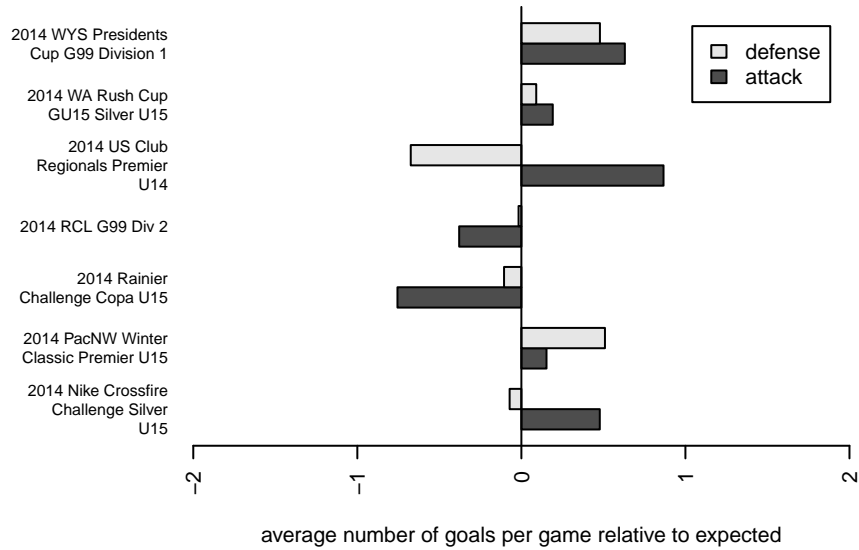

Performance relative to 13 month average