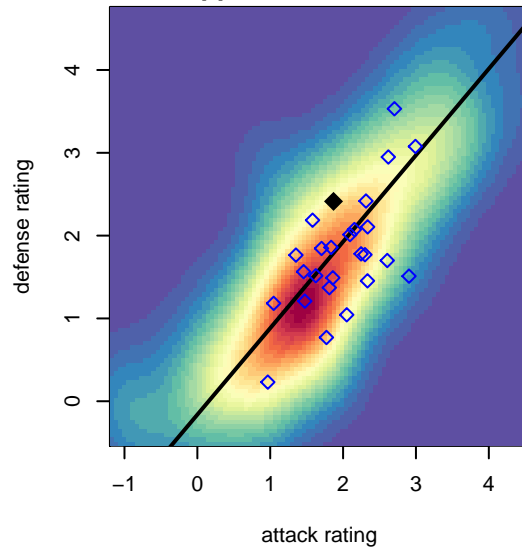

**attack and defense rating
relative to others at age
and all opponents in last 13 months**