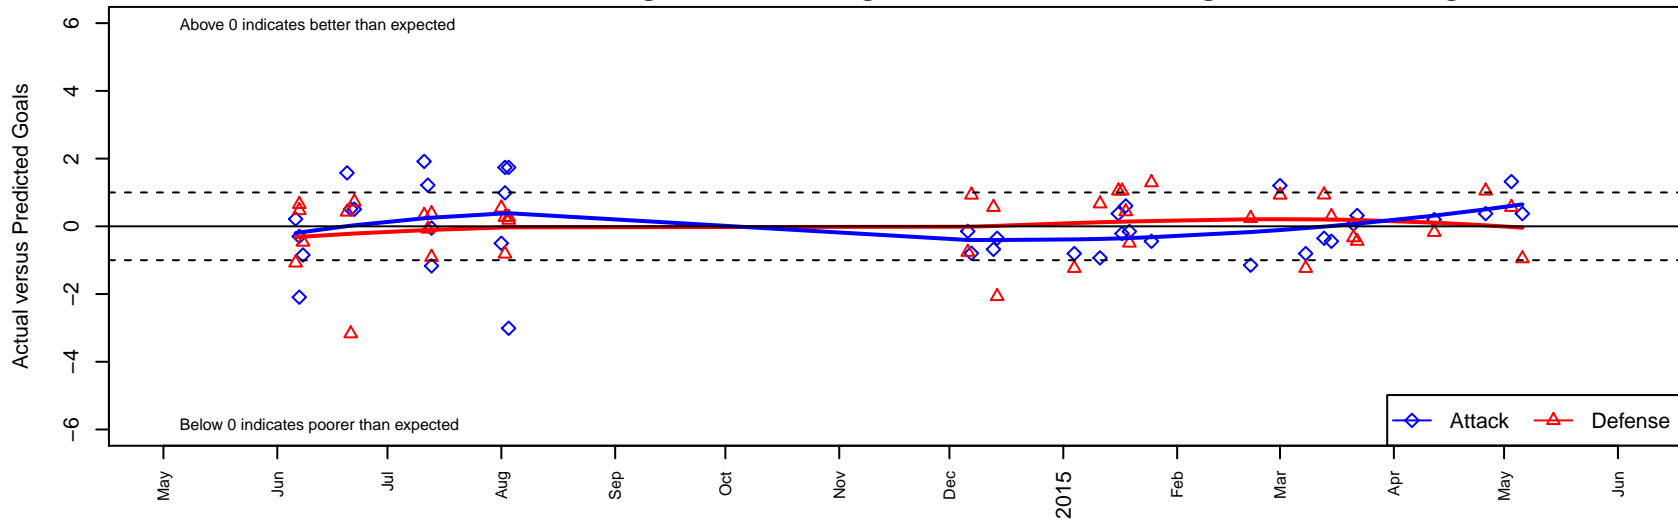

## WA Rush Nero G99

Washington Rush SC  
 Everett, WA  
 G99 total strength=1418  
 attack=6.48 defense=11.17  
 fall league = RCL G99 Div 2, RCL G99 7V2

alt names used:  
 WASHINGTON RUSH G99 NERO (WA)  
 Washington Rush G99 Nero  
 Washington Rush GU99- Nero  
 WASHINGTON RUSH GU99- NERO  
 WASHINGTON RUSH G99 NERO (WA)  
 Washington Rush G99 Nero B  
 Washington Rush G99 Nero B  
 Washington Rush G99 Nero  
 Washington Rush G99 Nero B

**WA Rush Nero G99**  
 Dots are actual minus expected GF (blue circles) and GA (red triangles).  
 Blue line is smoothed change in attack strength. Red is smoothed change in defense strength.

**attack and defense variance (black dot)  
relative to other teams  
and top 10 in region**