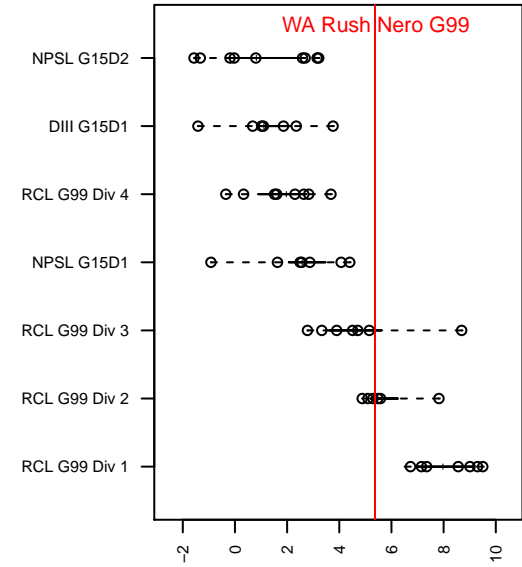

**attack and defense rating
relative to others at age
and all opponents in last 13 months**