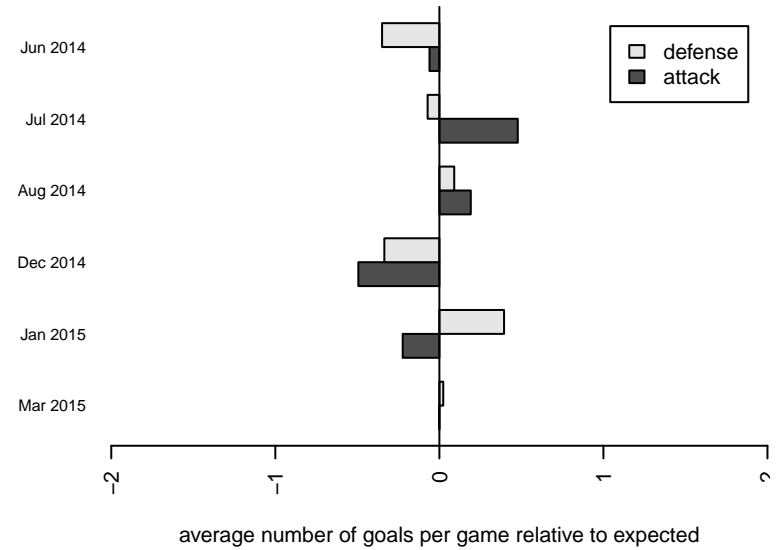

Performance relative to 13 month average