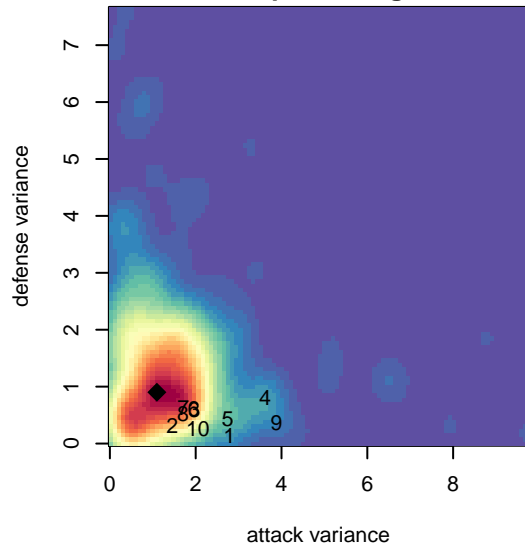

## WA Rush Nero G99

Washington Rush SC  
 Everett, WA  
 G99 total strength=1418  
 attack=6.48 defense=11.17  
 fall league = RCL G99 Div 2, RCL G99 7V2

alt names used:  
 WASHINGTON RUSH G99 NERO (WA)  
 Washington Rush G99 Nero  
 Washington Rush GU99- Nero  
 WASHINGTON RUSH GU99- NERO  
 WASHINGTON RUSH G99 NERO (WA)  
 Washington Rush G99 Nero B  
 Washington Rush G99 Nero B  
 Washington Rush G99 Nero  
 Washington Rush G99 Nero B

**WA Rush Nero G99**  
 Dots are actual minus expected GF (blue circles) and GA (red triangles).  
 Blue line is smoothed change in attack strength. Red is smoothed change in defense strength.

**attack and defense variance (black dot)  
relative to other teams  
and top 10 in region**